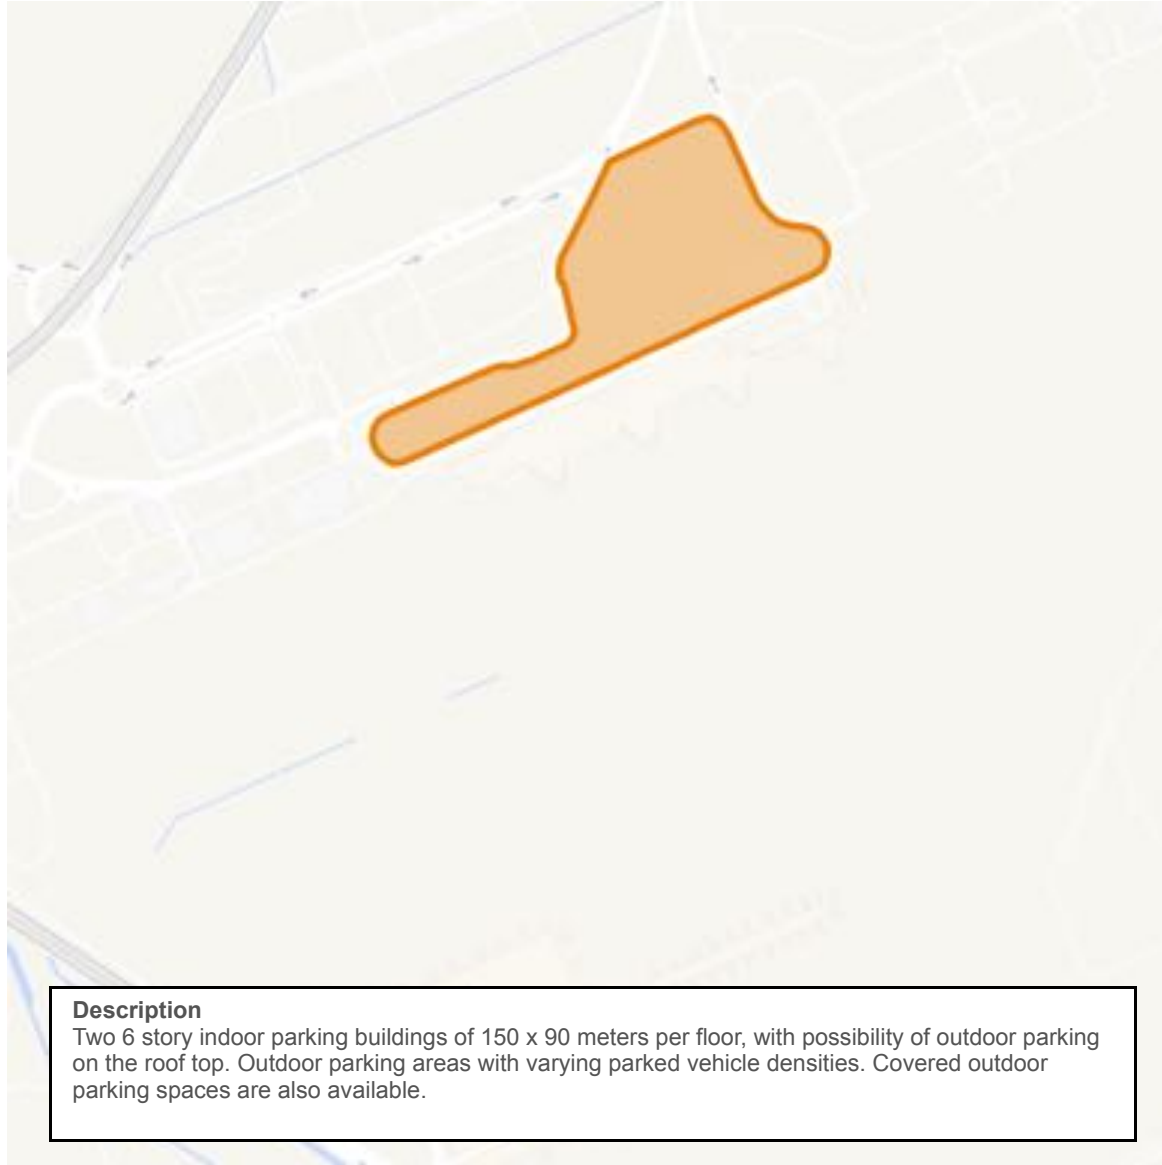

Area 7 - Barcelona Airport

Characteristics	
Surface	0,314 km2
Type(s) of road	-
State of roads	Good
Maximum speed	10 km/h
Number of intersections	-
Number of overhead bridges	0
Number of tunnels	0
Mobile network coverage	Good
Services	Parking, restaurants, shops
Other	

Area 7 - Barcelona Airport