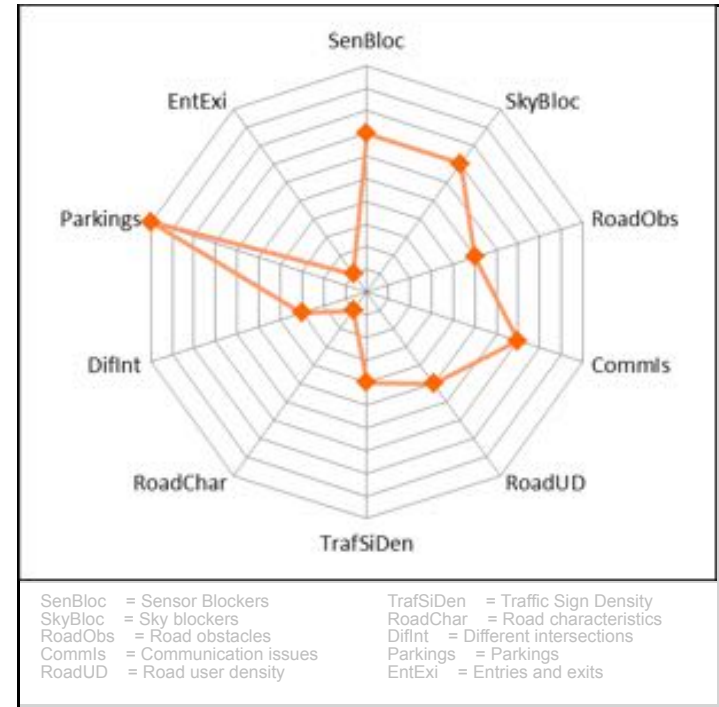

Area 7 - Barcelona Airport

Characteristics	
Surface	0,314 km2
Type(s) of road	-
State of roads	Good
Maximum speed	10 km/h
Number of intersections	-
Number of overhead bridges	0
Number of tunnels	0
Mobile network coverage	Good
Services	Parking, restaurants, shops
Other	

Area 7 - Barcelona Airport