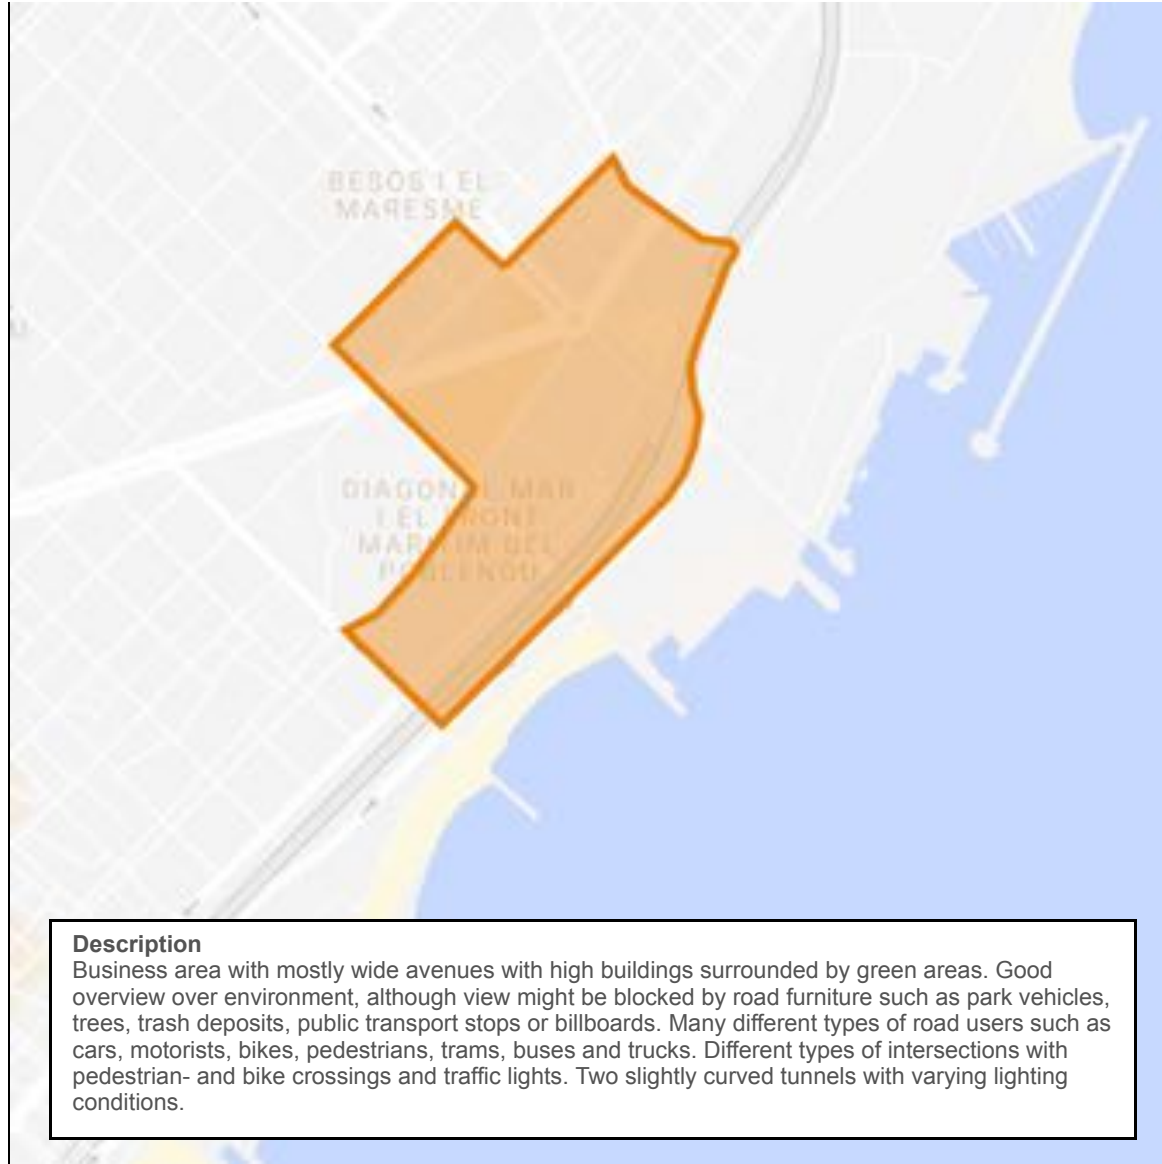

Area 1 - Barcelona Forum

Characteristics	
Surface	0,540 km2
Type(s) of road	Avenues, one-way streets
State of roads	Good
Maximum speed	50 km/h
Number of intersections	23
Number of overhead bridges	1
Number of tunnels	2
Mobile network coverage	Good
Services	Parking, restaurants, shops, hotels
Other	-