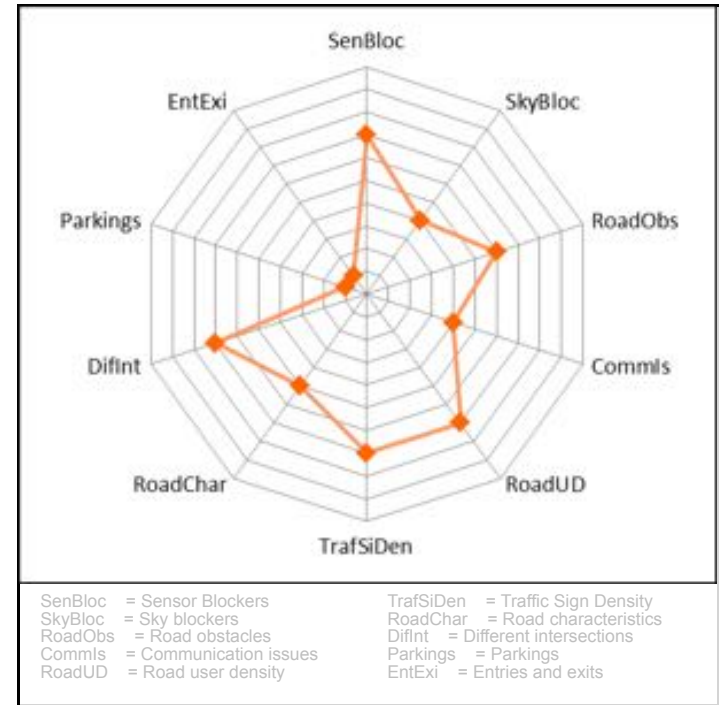

Area 1 - Barcelona Forum

Characteristics	
Surface	0,540 km2
Type(s) of road	Avenues, one-way streets
State of roads	Good
Maximum speed	50 km/h
Number of intersections	23
Number of overhead bridges	1
Number of tunnels	2
Mobile network coverage	Good
Services	Parking, restaurants, shops, hotels
Other	-